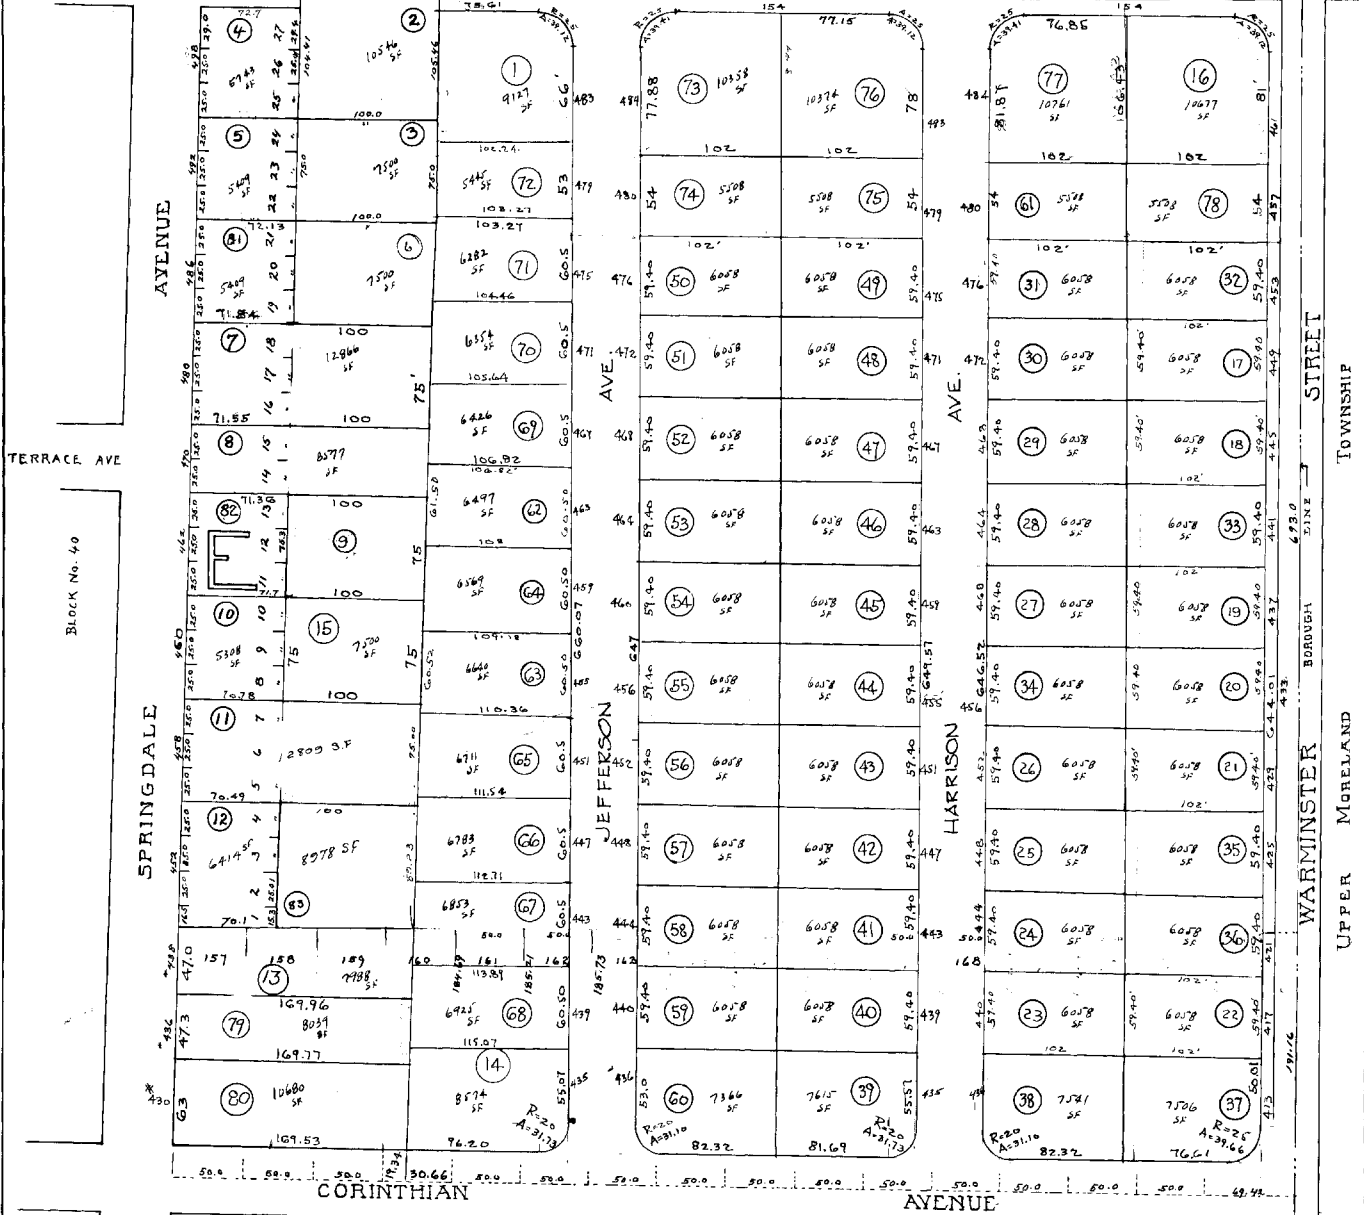

BUCKS

COUNTY

COUNTY LINE ROAD

WARMINSTER BOROUGH DINE STREET TOWNSHIP UPPER MORELAND

HATBORO TERRACE SECTION 'E'  
TANNER PARK LOTS 157-172

BOROUGH OF HATBORO

BLOCK N° 39

SCALE 1" = 60'

PLAN REC. D.B. 1286 P. 600