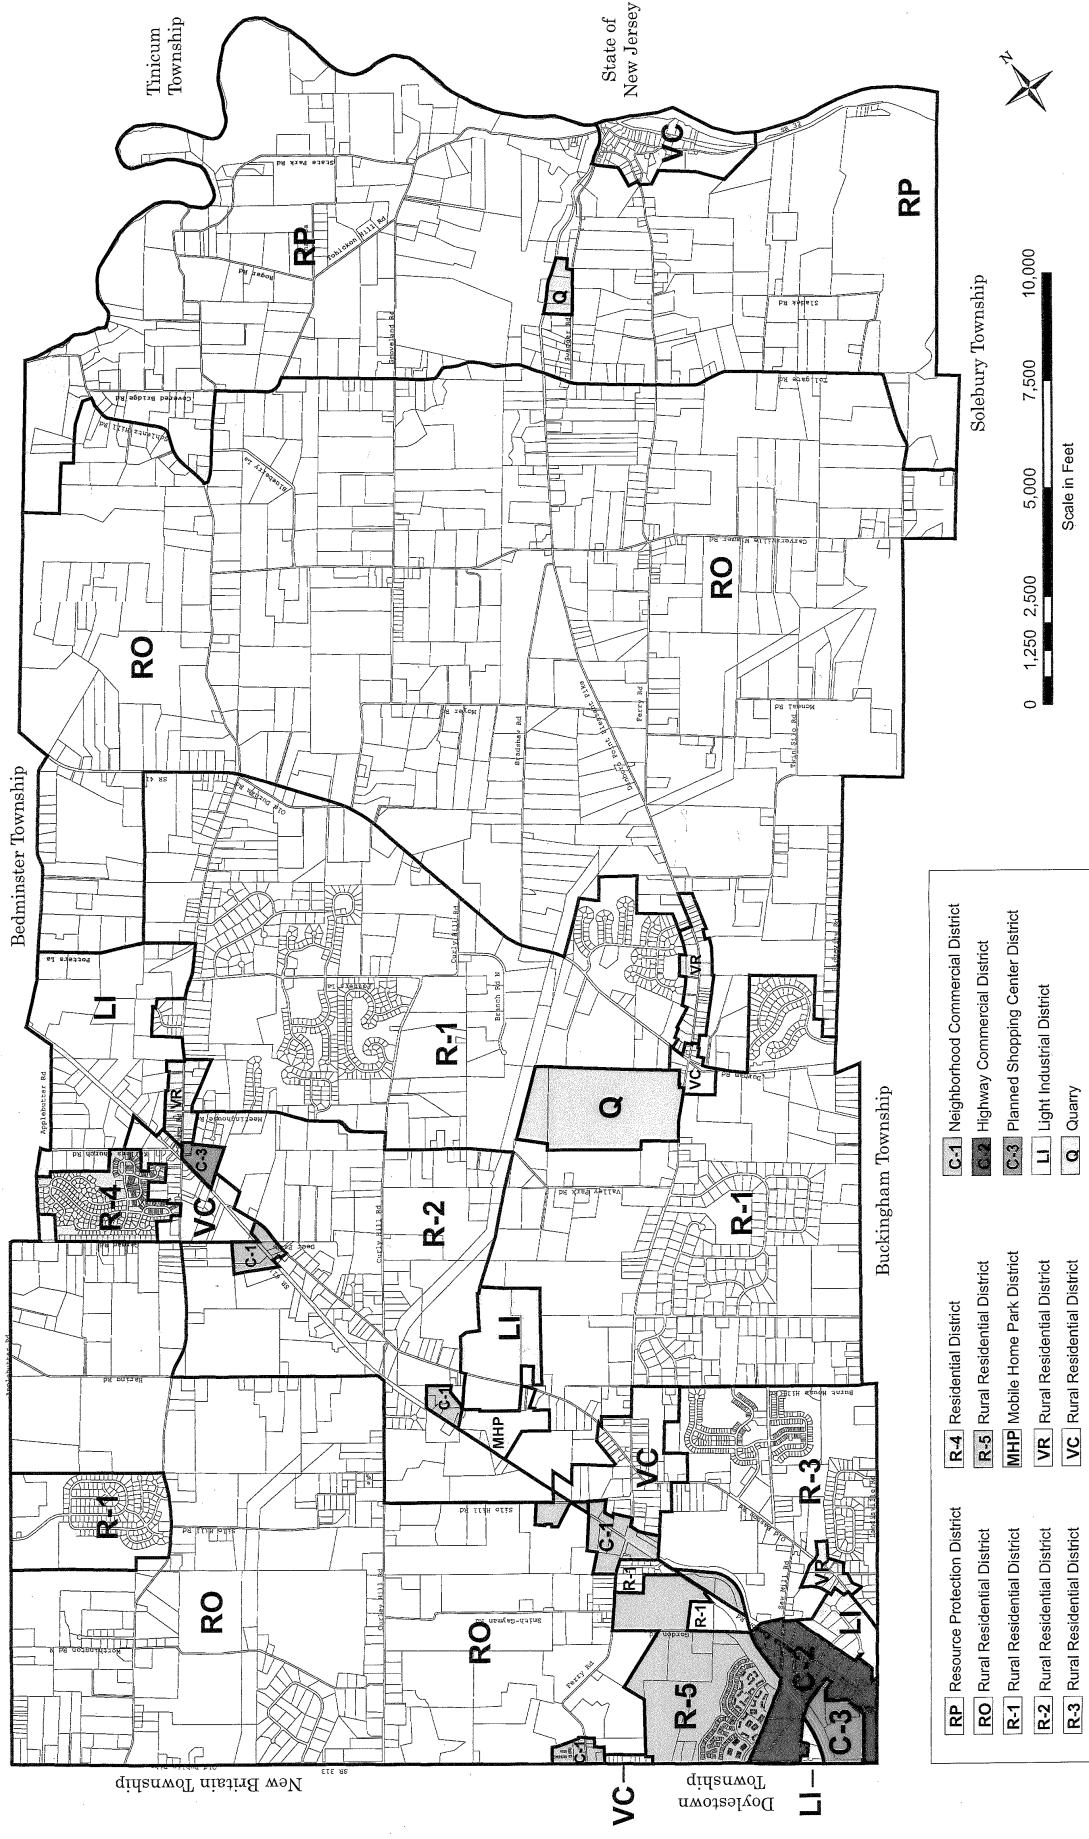

Plumstead Township Zoning Map

RP Resource Protection District	R-4 Residential District	C-1 Neighborhood Commercial District
RO Rural Residential District	R-5 Rural Residential District	C-2 Highway Commercial District
R-1 Rural Residential District	MHP Mobile Home Park District	C-3 Planned Shopping Center District
R-2 Rural Residential District	VR Rural Residential District	LI Light Industrial District
R-3 Rural Residential District	VC Rural Residential District	Q Quarry

Adopted through Ordinance 2005-01

Prepared by Bucks County Planning Commission