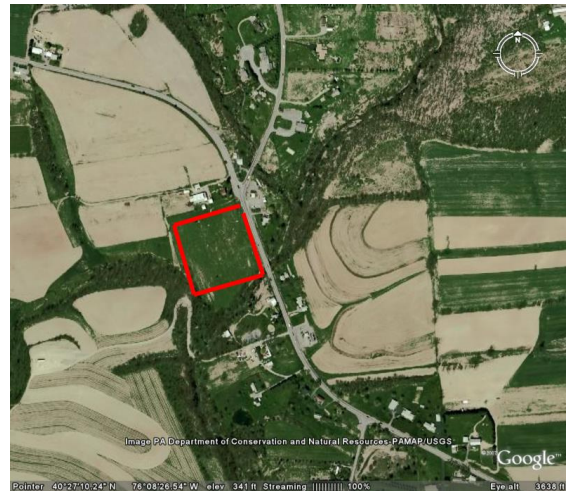

**Location :** Centrally located

On Rt. 183 in Bernville, PA

**Property Type:** Vacant Land

**Lot Size :** +/- 2.96 Acres

**Current Zoning :** COM-1

Commercial or Residential

**Real Estate Taxes :** \$961/2008

2.96 acre lot at the corner of Bernville Rd (Route 183) and New Schaefferstown Rd. Zoned for Residential or commercial uses. As of Right uses include Retail Stores shops or service establishments, banks, Gas station, drive in restaurants, wholesale business shopping center or Industrial uses. One or two family homes are also permitted. Level lot with good access and visibility at intersection of two major arteries. Permits have been applied for and studies have been completed.