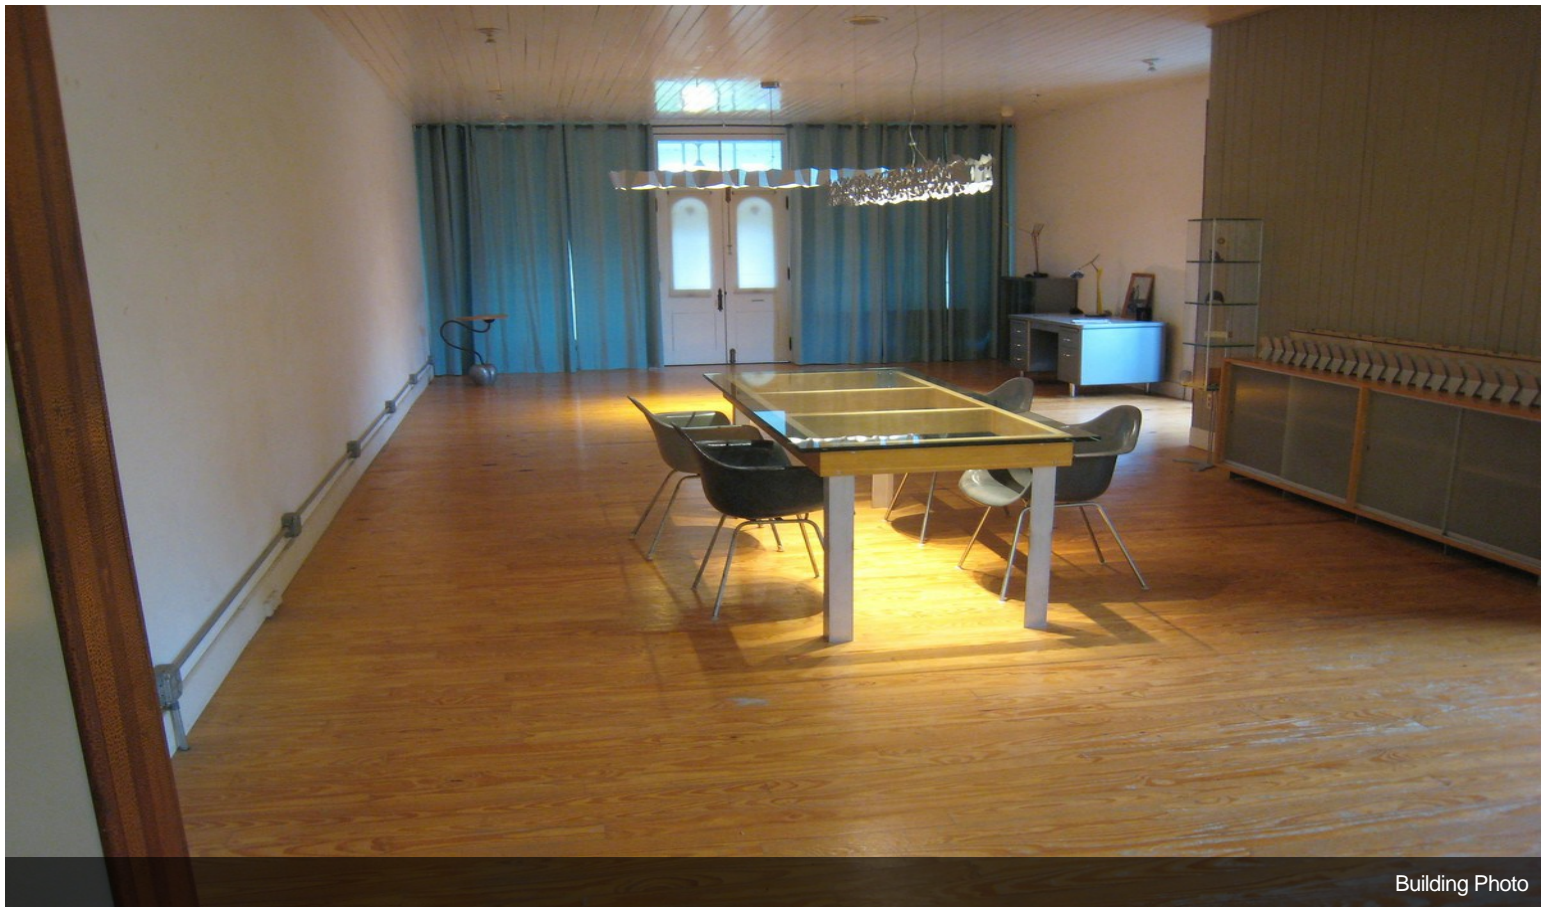

Building Photo