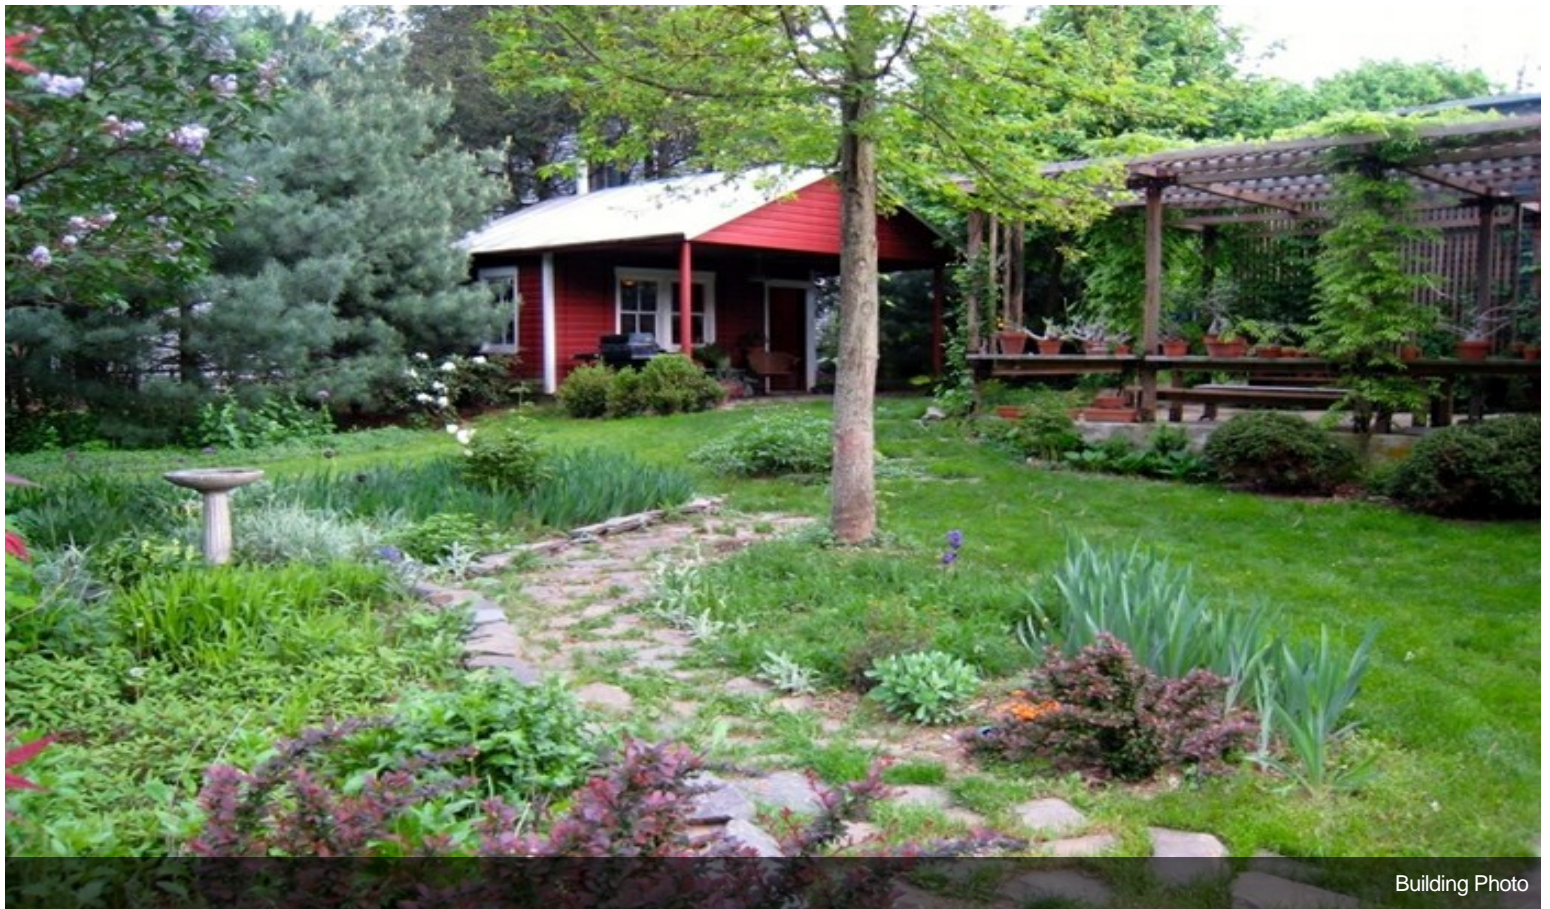

2467-2471 PA-737

2467-2471 PA-737, Kempton, PA 19529

Joe Leone

Coldwell Banker Preferred
686 Dekalb Pike, Blue Bell, PA 19422
jfleone1@gmail.com
(610) 551-5830

2467-2471 PA-737

\$289,000

Renovated 2 story 4 bedroom 4200 SF building where New York city loft meets country style living. Built in 1886 formerly town post office and general store Restored with new kitchen, updated master bath large open living / work areas. Original hardwood flooring throughout. 10 ft ceilings. Out buildings include a small storage cottage, an outhouse and, a 2 story bank barn.. ...Lower level of the barn has a 3 car garage. Upper level has 900sf of storage. Currently used as single family home and design studio. Zoned village commercial. Permitted as of right uses include Artisan studio, financial institution funeral home, Medical / dental office, personal service shops, Restaurant , retail store Veterinarian office, Single family home, bakery bed & breakfast, company headquarters Convenience store and Custom crafts. Centrally located to I 78, Northeast extension of Pennsylvania Turnpike. Less than 2 hours to New York Ciy, 40 minutes to Reading, 25 minutes to Allentown an 6 minutes from exit 41 on I-78.

Building Photo

Property Photos

Interior Photo

Interior Photo

Property Photos

Interior Photo

Building Photo

Property Photos

Site Plan

Site Plan

Property Photos

Building Photo

Other

Property Photos

Other

Other