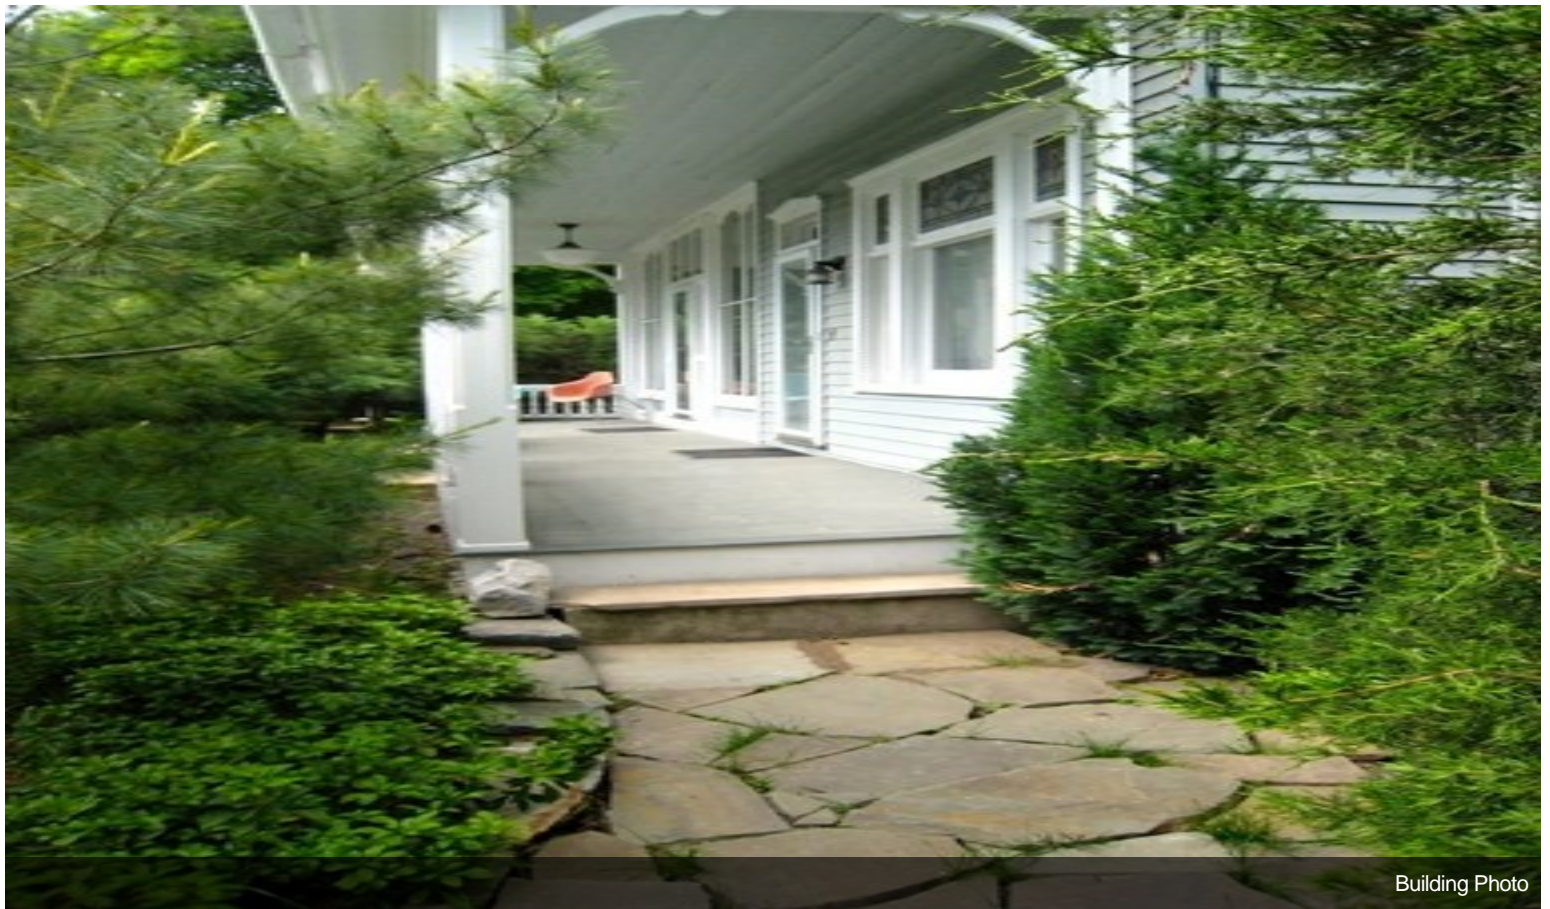

2467-2471 PA-737

2467-2471 PA-737, Kempton, PA 19529

Joe Leone

Coldwell Banker Preferred
686 Dekalb Pike, Blue Bell, PA 19422
jfleone1@gmail.com
(610) 551-5830

2467-2471 PA-737

\$289,000

Renovated 2 story 4 bedroom 4200 SF building where New York city loft meets country style living. Built in 1886 formerly town post office and general store Restored with new kitchen, updated master bath large open living / work areas. Original hardwood flooring throughout. 10 ft ceilings. Out buildings include a small storage cottage, an outhouse and, a 2 story bank barn.. ...Lower level of the barn has a 3 car garage. Upper level has 900sf of storage. Currently used as single family home and design studio. Zoned village commercial. Permitted as of right uses include Artisan studio, financial institution funeral home, Medical / dental office, personal service shops, Restaurant , retail store Veterinarian office, Single family home, bakery bed & breakfast, company headquarters Convenience store and Custom crafts. Centrally located to I 78, Northeast extension of Pennsylvania Turnpike. Less than 2 hours to New York Ciy, 40 minutes to Reading, 25 minutes to Allentown an 6 minutes from exit 41 on I-78.

Property Photos

Building Photo

Building Photo

Property Photos

Building Photo

Building Photo

Property Photos

Building Photo

Building Photo

Property Photos

Interior Photo

Interior Photo

Property Photos

Interior Photo

Building Photo

Property Photos