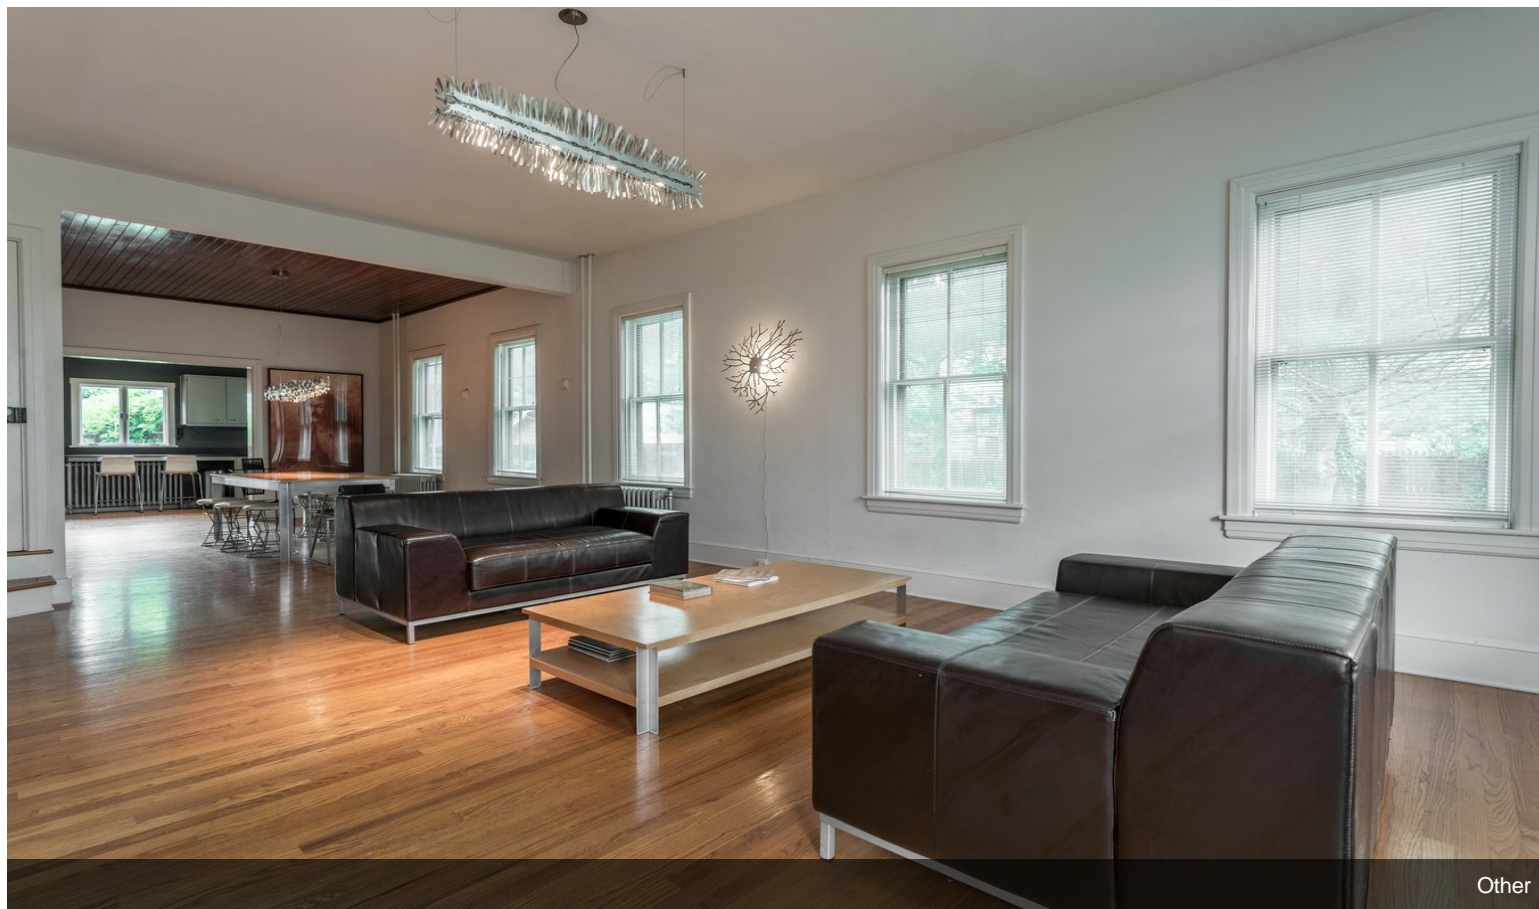

Property Photos