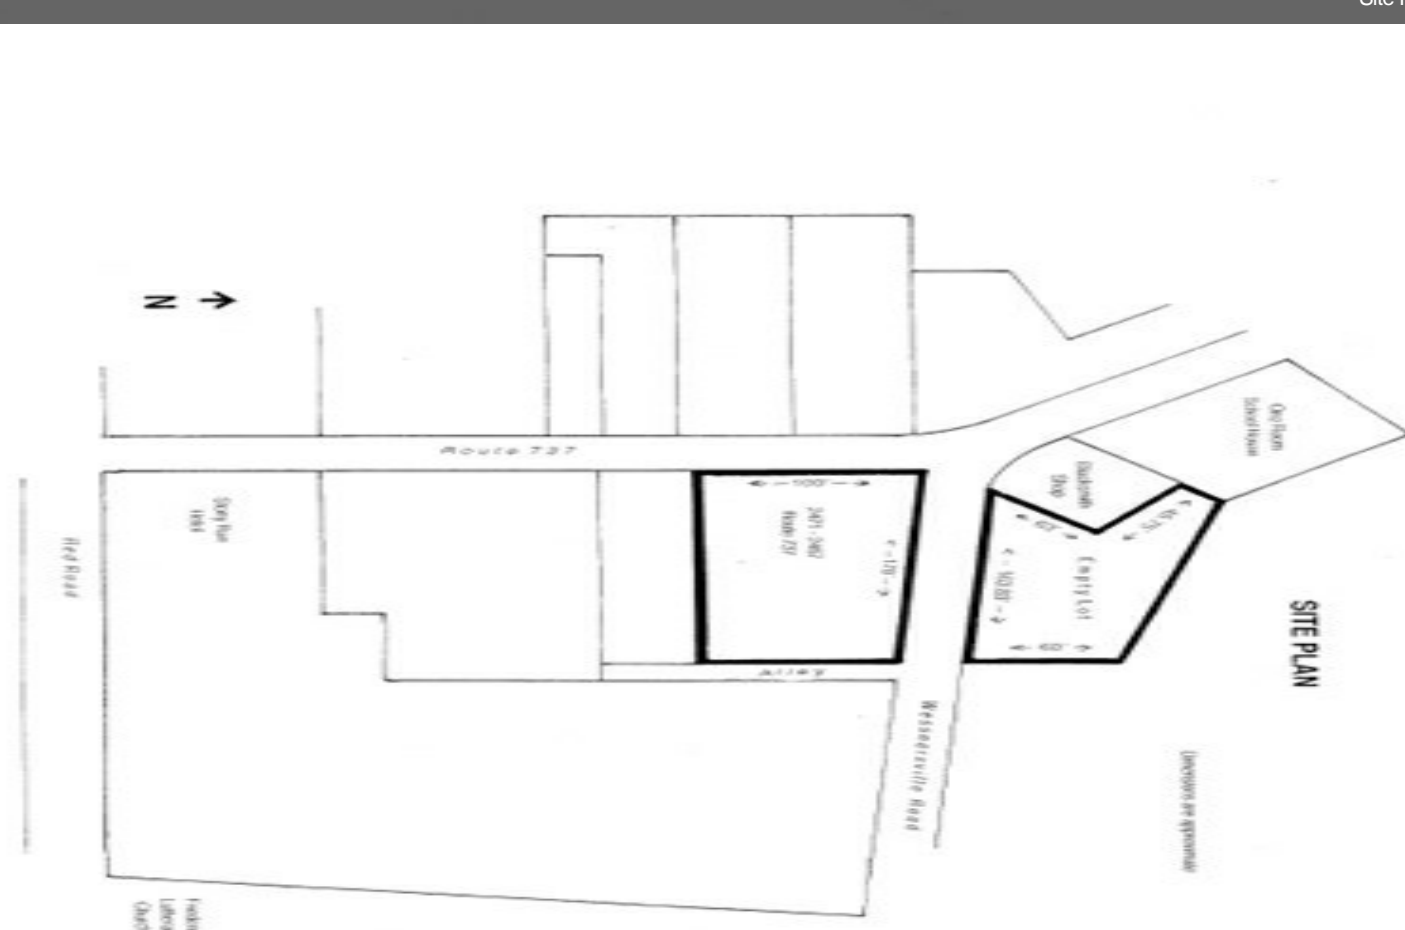

Primary Photo

For more information visit:

<http://www.loopnet.com/Listing/2467-2471-PA-737-Kempton-PA/11400740/>

Price:	\$289,000
Property Type:	Retail
Property Sub-type:	Restaurant
Sale Type:	Owner User
Lot Size:	0.62 AC
Gross Leasable Area:	4,312 SF
No. Stories:	2
Year Built:	1886
Tenancy:	Single
Parking Ratio:	4.64/1,000 SF
Clear Ceiling Height:	10 FT
Zoning Description:	VC
APN / Parcel ID:	21-5437-04-54-8631
Walk Score ®:	92 (Walker's Paradise)
Transit Score ®:	55 (Good Transit)

Building Photo

Property Photos

Interior Photo

Interior Photo

Property Photos

Interior Photo

Building Photo

Property Photos

Site Plan

Site Plan

Property Photos

Building Photo

Other

Property Photos

Other

Other