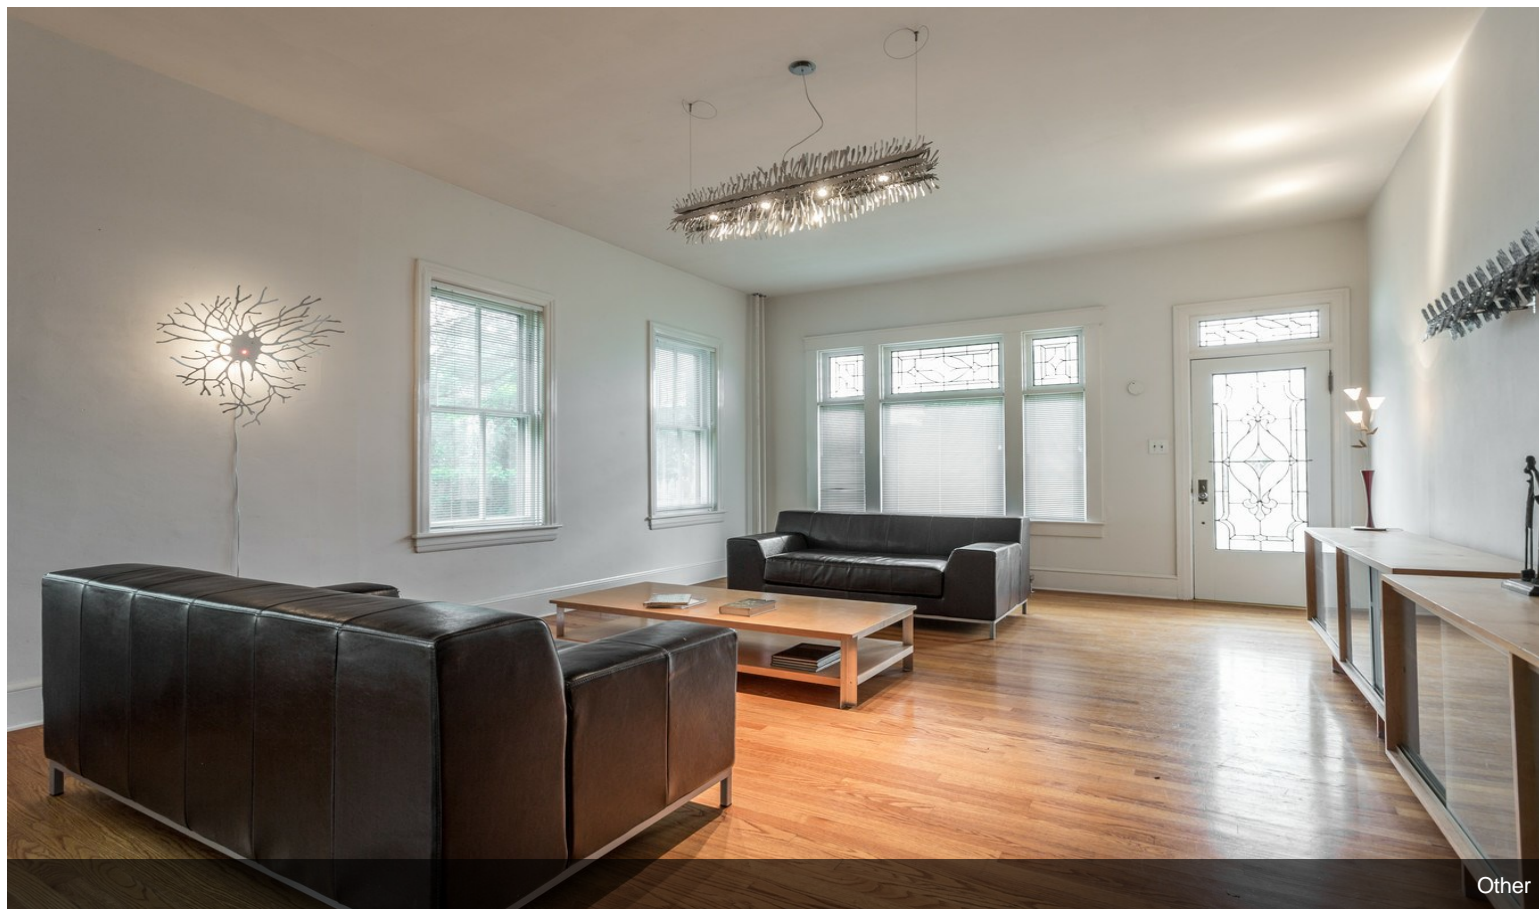

Property Photos

Other

Other