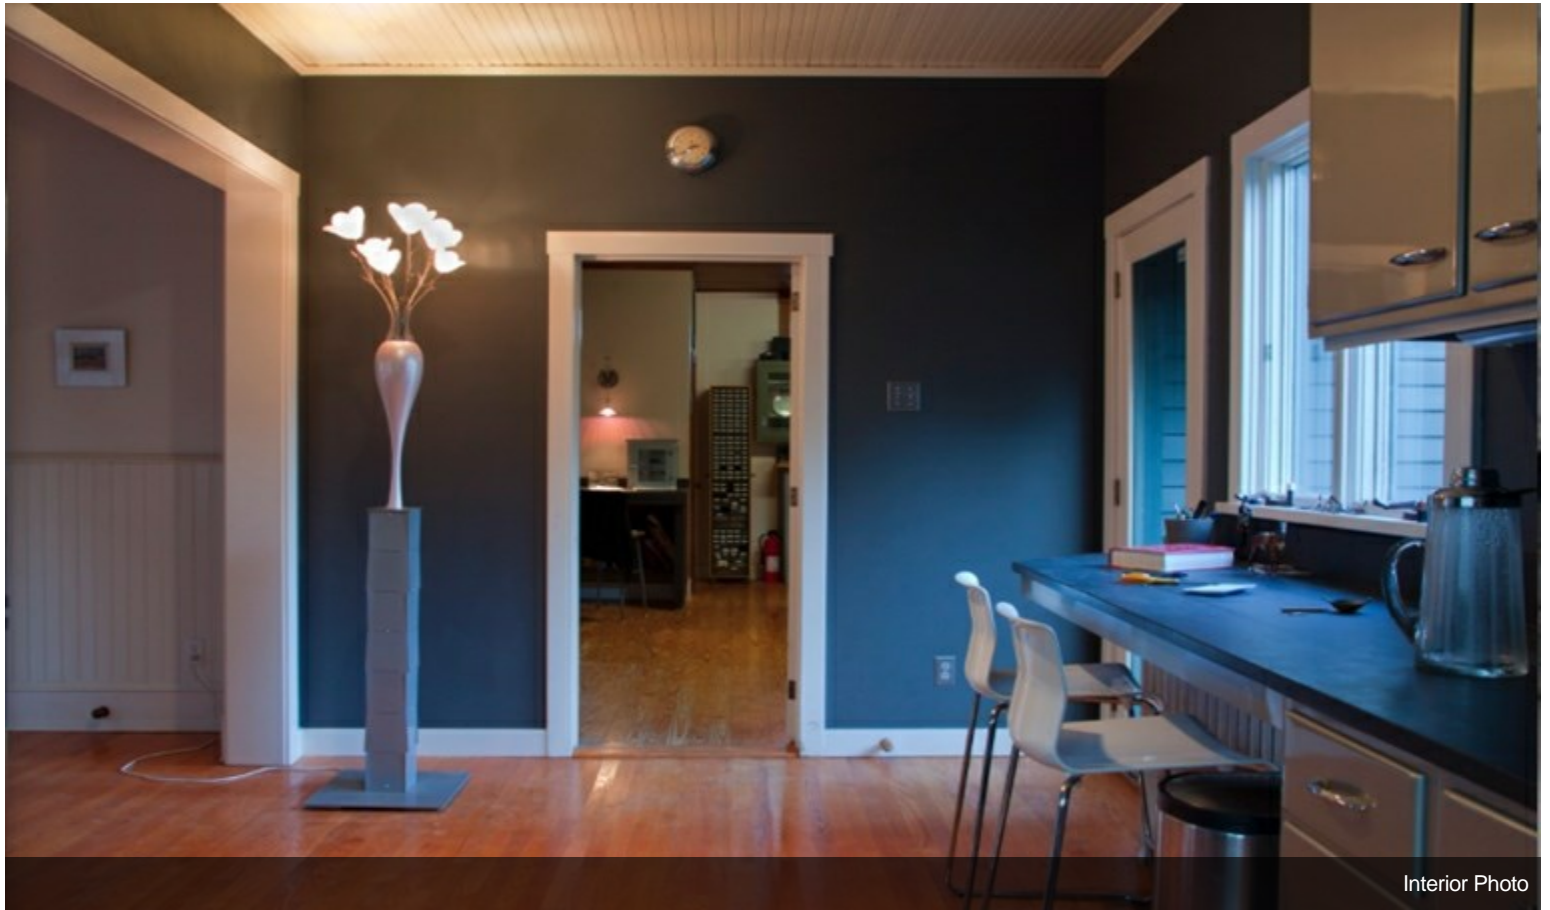

2467-2471 PA-737

2467-2471 PA-737, Kempton, PA 19529

Joe Leone

Coldwell Banker Preferred
686 Dekalb Pike, Blue Bell, PA 19422
jfleone1@gmail.com
(610) 551-5830

2467-2471 PA-737

\$289,000

Renovated 2 story 4 bedroom 4200 SF building where New York city loft meets country style living. Built in 1886 formerly town post office and general store Restored with new kitchen, updated master bath large open living / work areas. Original hardwood flooring throughout. 10 ft ceilings. Out buildings include a small storage cottage, an outhouse and, a 2 story bank barn.. ...Lower level of the barn has a 3 car garage. Upper level has 900sf of storage. Currently used as single family home and design studio. Zoned village commercial. Permitted as of right uses include Artisan studio, financial institution funeral home, Medical / dental office, personal service shops, Restaurant , retail store Veterinarian office, Single family home, bakery bed & breakfast, company headquarters Convenience store and Custom crafts. Centrally located to I 78, Northeast extension of Pennsylvania Turnpike. Less than 2 hours to New York Ciy, 40 minutes to Reading, 25 minutes to Allentown an 6 minutes from exit 41 on I-78.

Building Photo

Property Photos

Interior Photo

Interior Photo

Property Photos

Interior Photo

Building Photo

Property Photos