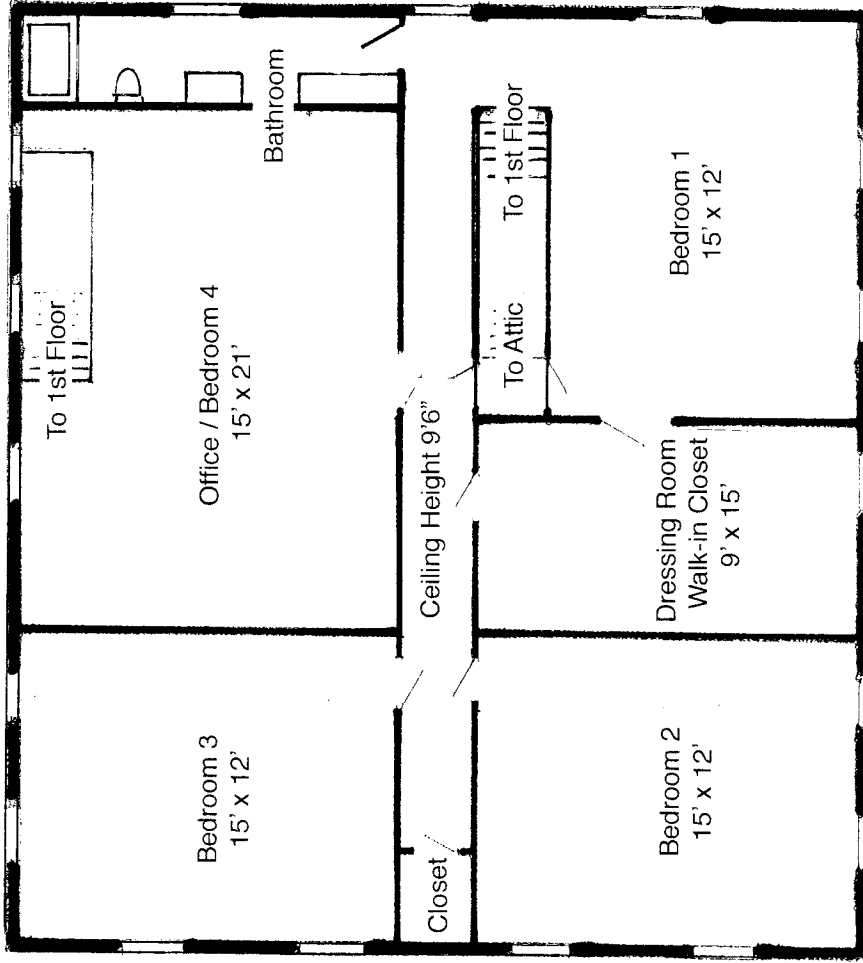

Route 737

**Historic 1886 Post Office / General Store  
and House**

**Zoned "Village Center" — Commercial / Live**

2471 Route 737, Stony Run, PA 19529

Wessnersville Road

Dimensions are approximate

Wessnersville Road

Route 737

First Floor

**Historic 1886 Post Office / General Store and House**

2471 and 2467 Route 737 Stony Run, PA 19529

Dimensions are approximate

Route 737

Second Floor

Dimensions are approximate