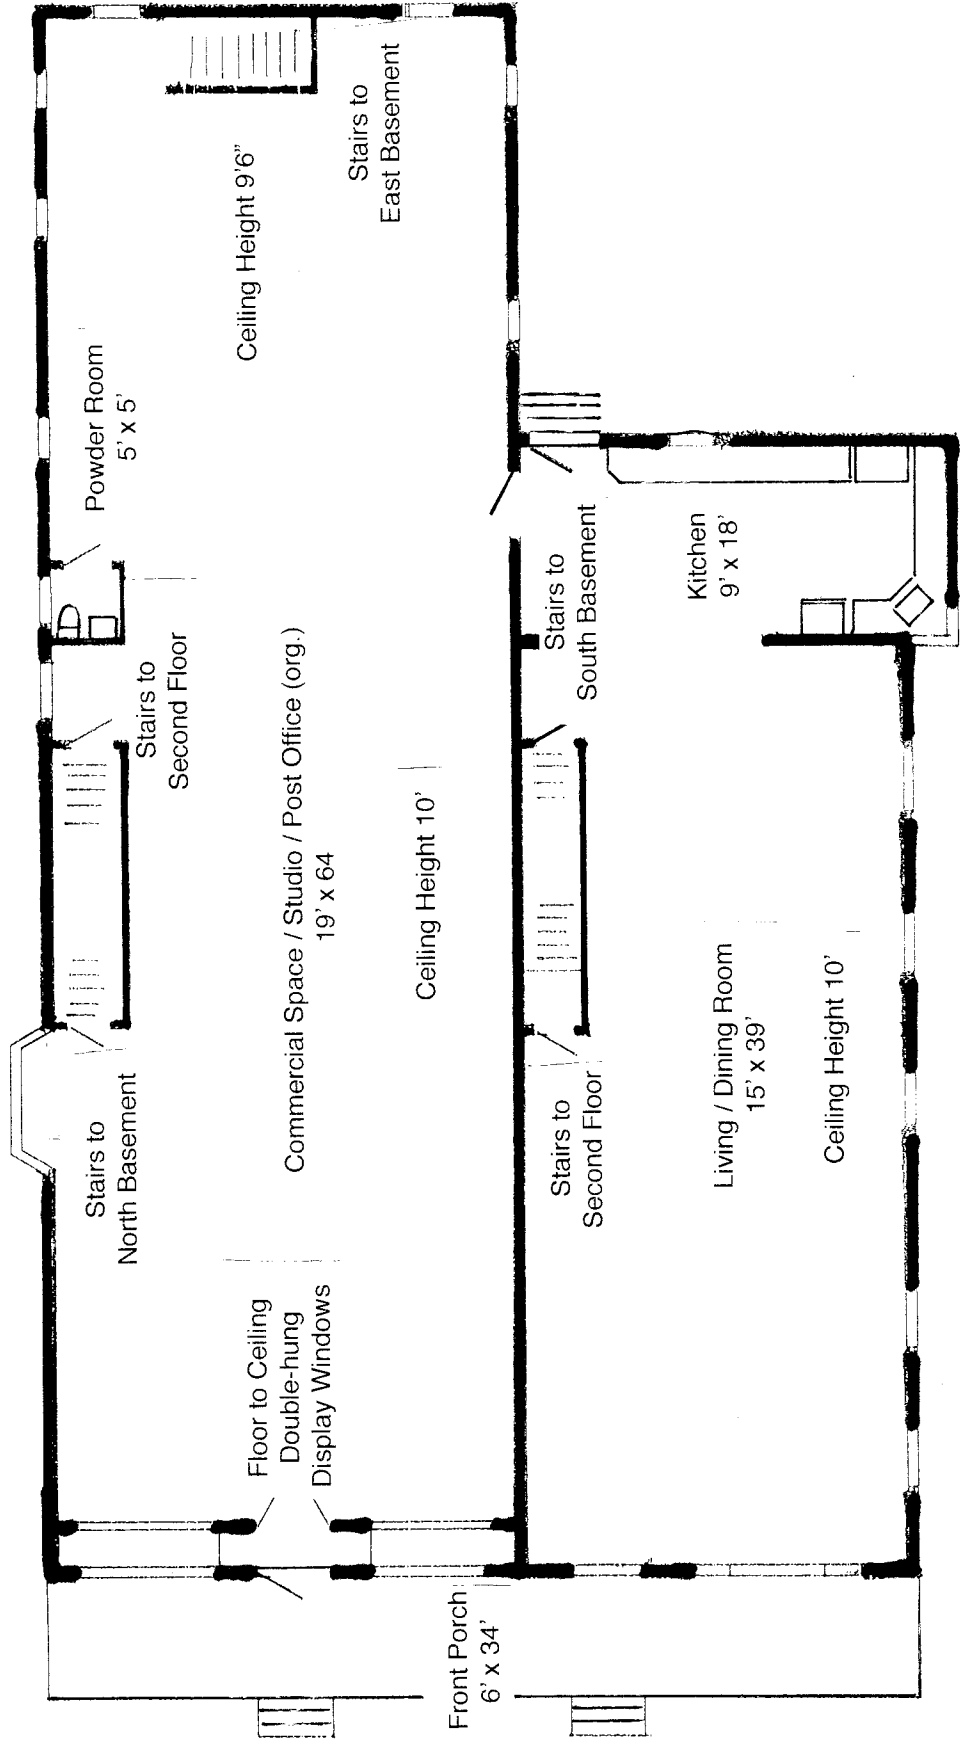

Route 737

**Historic 1886 Post Office / General Store  
and House**

**Zoned "Village Center" — Commercial / Live**

2471 Route 737, Stony Run, PA 19529

Wessnersville Road

Dimensions are approximate

Wessnersville Road

Route 737

First Floor

**Historic 1886 Post Office / General Store and House**

2471 and 2467 Route 737 Stony Run, PA 19529

Dimensions are approximate

Route 737

Second Floor

Dimensions are approximate