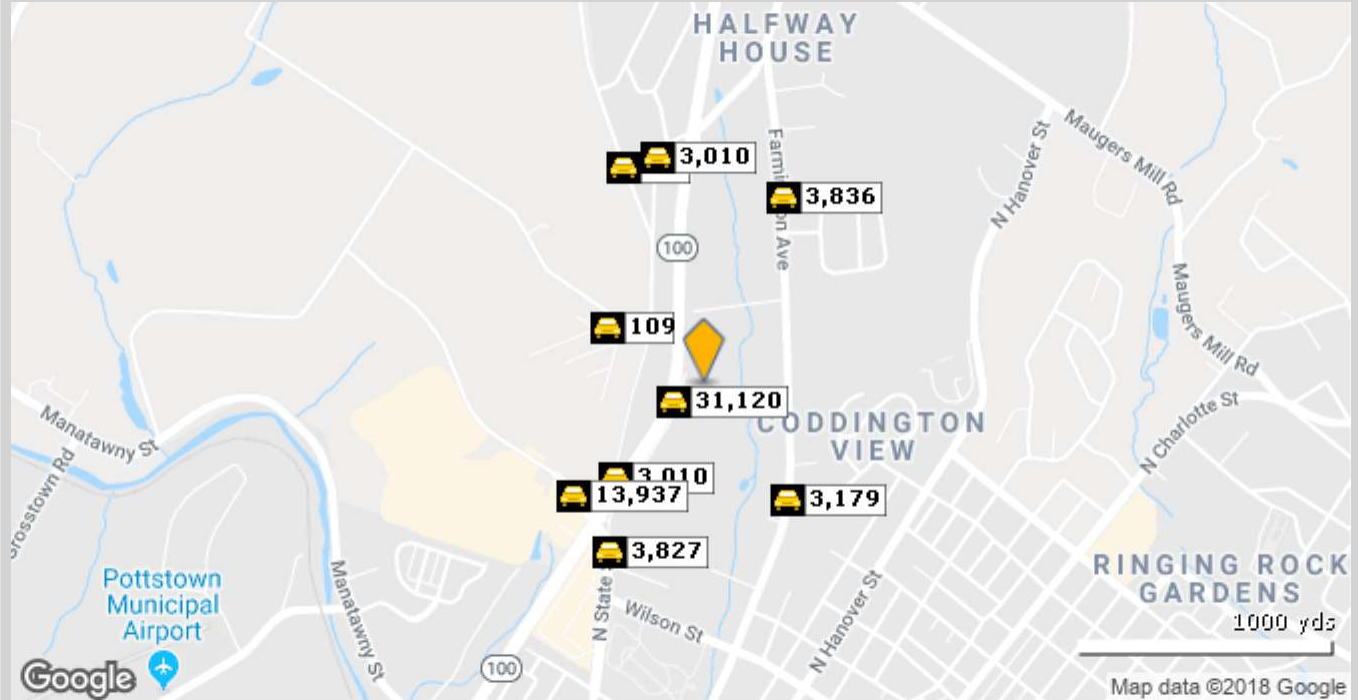

Traffic Count Report

1178 Commerce Dr, Pottstown, PA 19464

Building Type: **Land**
 Class: -
 RBA: -
 Typical Floor: -
 Total Available: **0 SF**
 % Leased: **0%**
 Rent/SF/Yr: -

	Street	Cross Street	Cross Str Dist	Count Year	Avg Daily Volume	Volume Type	Miles from Subject Prop
1	State Rte 100	State St	0.33 SW	2015	37,255	MPSI	.07
2	State Rte 100	State St	0.32 SW	2017	31,120	MPSI	.07
3	Sycamore Blvd	Hawthorne Ave	0.03 SW	2017	109	MPSI	.25
4	State St	Upland St	0.08 SW	2017	3,010	MPSI	.28
5	Farmington Ave	Stone Hill Dr	0.03 N	2017	3,179	MPSI	.32
6	Upland St	State St	0.05 SE	2013	13,937	AADT	.38
7	State St	Harding St	0.03 S	2017	3,827	MPSI	.42
8	Farmington Ave	Irwin Pl	0.09 S	2017	3,836	MPSI	.47
9	Chestnut Grove Rd	Lotus Dr	0.18 N	2017	134	MPSI	.53
10	State St	Heather Pl	0.04 NE	2017	3,010	MPSI	.53